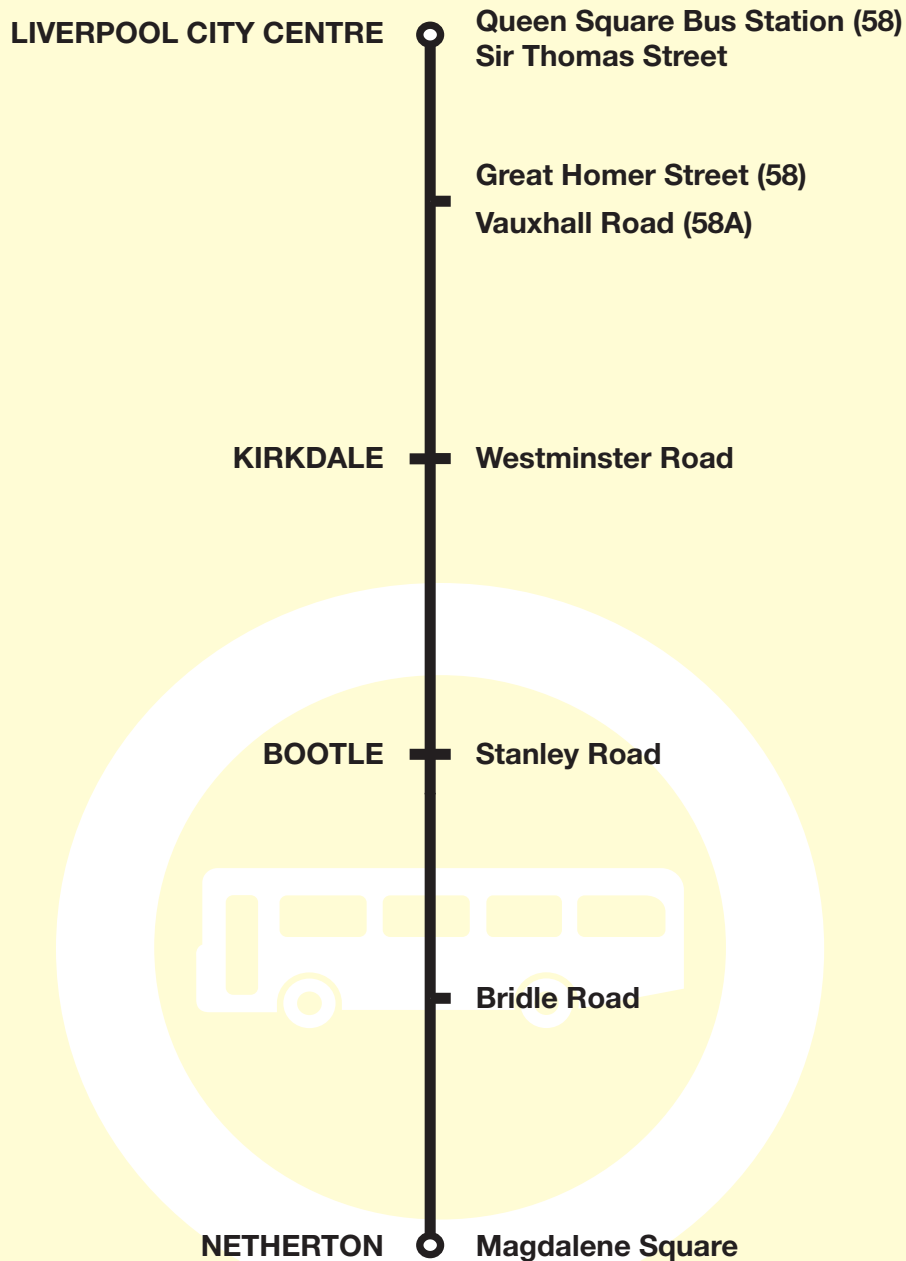

Valid from **22 April 2018**

Bus timetable

58 58A Liverpool - Netherton

These services are provided by Arriva

What's changed?

Route 58: Some minor retimings.

Any comments about this service?

If you've got any comments or suggestions about the services shown in this timetable, please contact the bus company who runs the service:

Route 58 between Liverpool and Netherton: from LIVERPOOL CITY CENTRE (SIR THOMAS STREET) via Whitechapel, Crosshall Street, Victoria Street, Old Haymarket, St John's Lane, St George's Place, Lime Street, London Road, Norton Street, St Anne Street, Great Homer Street, Smith Street, Westminster Road, Hawthorne Road, Merton Road, Stanley Road, Linacre Lane, Watts Lane, Park Lane, Netherton Way, Bridle Road, Park Lane, Park Lane West, St Oswalds Lane, Glovers Lane to NETHERTON (MAGDALENE SQUARE).

Route 58A between Liverpool and Netherton: from LIVERPOOL (SIR THOMAS STREET) via Whitechapel, Crosshall Street, Victoria Street, Old Haymarket, Dale Street, Hatton Garden, Vauxhall Road, Boundary Street, Kirkdale Road, Smith Street, Westminster Road, Hawthorne Road, Merton Road, Stanley Road, Linacre Lane, Watts Lane, Park Lane, Netherton Way, Bridle Road, Park Lane, Park Lane West, St Oswalds Lane, Glovers Lane to NETHERTON (MAGDALENE SQUARE).

Routes 58/58A: Liverpool - Netherton

KEY	
	Timetable Reference Point
	Shopping
	Merseyrail station
	Bus travels in this direction
	Travel Centre

See map on right for route within Liverpool city centre

Liverpool city centre