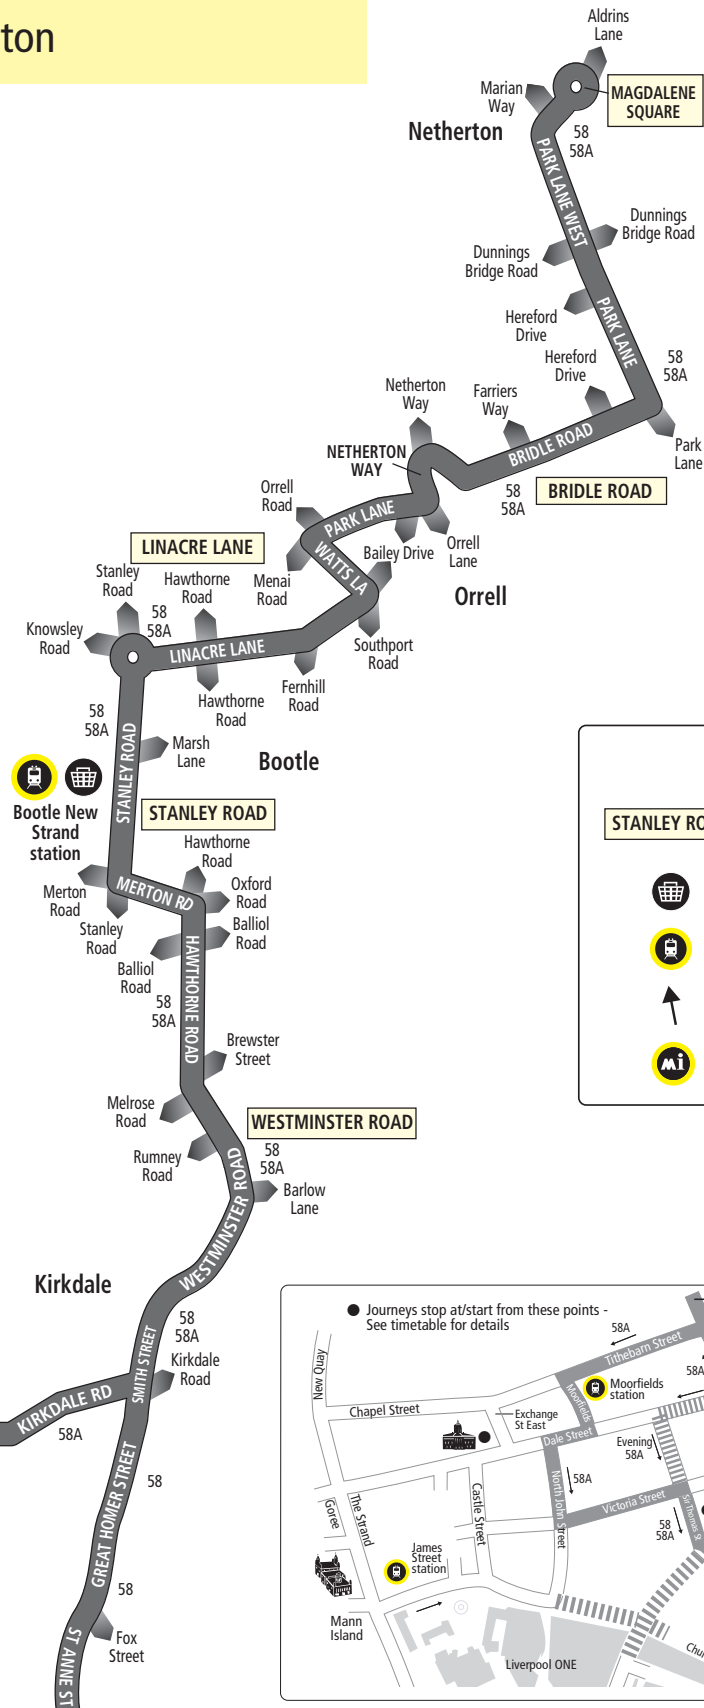

Saturdays

	58	58		58	58		58	58	58A	58A	58A	58A	58A
Netherton Magdalene Square	0619	0649	then at these minutes past	19	49	until	1719	1749	1856	1956	2056	2156	2256
Bridle Road, Farriers Way	0626	0656		26	56		1726	1756	1903	2003	2103	2203	2303
Linacre Lane, Hawthorne Road	0634	0704		34	04		1734	1804	1910	2010	2110	2210	2310
Bootle Hawthorne Road, Balliol Road	0642	0712		42	12		1742	1812	1918	2018	2118	2218	2318
Liverpool Queen Square Bus Station	0659	0729		59	29		1759	1829	1937●	2037●	2137●	2237●	2337●

Codes used on this page: ● - Time shown is at Liverpool Sir Thomas Street. The 2056, 2156, 2256 journeys do not serve Victoria Street

**58A****Netherton - Liverpool****Arriva****Sundays**

Netherton Magdalene Square	-	0856		56		1956	2056	2156	2256
Netherton Bridle Way	-	0903	then	03		2003	2103	2203	2303
Bootle Sefton Road	0810	0910	at these	10	until	2010	2110	2210	2310
Bootle Trinity Road	0818	0918	minutes	18		2018	2118	2218	2318
City Centre Victoria Street	0835	0935	past	35		2035	↓	↓	↓
Liverpool Sir Thomas Street	0837	0937		37		2037	2137	2237	2337

**58A****Liverpool - Netherton****Arriva****Sundays**

Liverpool Sir Thomas Street	0837	0937		37		2037	2137	2237	2337
Bootle Trinity Road	0852	0952	then	52		2052	2152	2252	2352
Orrell Hawthorne Road	0900	1000	at these	00	until	2100	2200	2300	0000
Netherton Farriers Way	0908	1008	minutes	08		2108	2208	2308	0008
Netherton Magdalene Square	0915	1015	past	15		2115	2215	2315	0015

Routes 58/58A: Liverpool - Netherton

KEY	
	Timetable Reference Point
	Shopping
	Merseyrail station
	Bus travels in this direction
	Travel Centre

See map on right for route within Liverpool city centre

Liverpool city centre