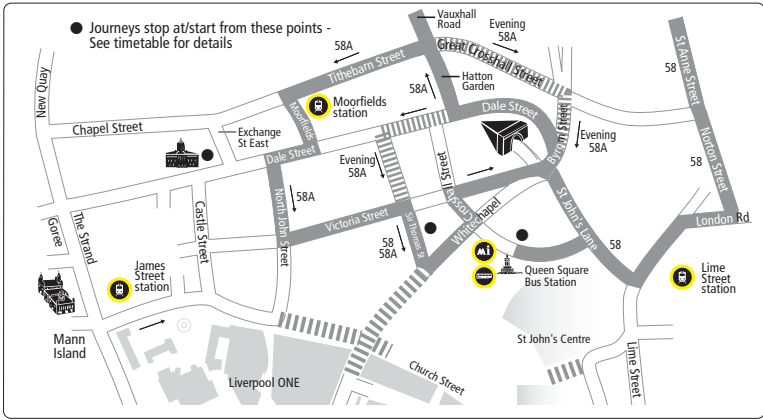

Route 58 between Liverpool and Netherton: from LIVERPOOL CITY CENTRE (SIR THOMAS STREET) via Whitechapel, Crosshall Street, Victoria Street, Old Haymarket, St John's Lane, St George's Place, Lime Street, London Road, Norton Street, St Anne Street, Great Homer Street, Smith Street, Westminster Road, Hawthorne Road, Merton Road, Stanley Road, Linacre Lane, Watts Lane, Park Lane, Netherton Way, Bridle Road, Park Lane, Park Lane West, St Oswalds Lane, Glovers Lane to NETHERTON (MAGDALENE SQUARE).

Codes used on this page: ● - Time shown is at Liverpool Sir Thomas Street. The 2056, 2156, 2256 journeys do not serve Victoria Street

**58A****Netherton - Liverpool****Arriva****Sundays**

Netherton Magdalene Square	-	0856		56		1956	2056	2156	2256
Netherton Bridle Way	-	0903	then	03		2003	2103	2203	2303
Bootle Sefton Road	0810	0910	at these	10	until	2010	2110	2210	2310
Bootle Trinity Road	0818	0918	minutes	18		2018	2118	2218	2318
City Centre Victoria Street	0835	0935	past	35		2035	↓	↓	↓
Liverpool Sir Thomas Street	0837	0937		37		2037	2137	2237	2337

**58A****Liverpool - Netherton****Arriva****Sundays**

Liverpool Sir Thomas Street	0837	0937		37		2037	2137	2237	2337
Bootle Trinity Road	0852	0952	then	52		2052	2152	2252	2352
Orrell Hawthorne Road	0900	1000	at these	00	until	2100	2200	2300	0000
Netherton Farriers Way	0908	1008	minutes	08		2108	2208	2308	0008
Netherton Magdalene Square	0915	1015	past	15		2115	2215	2315	0015

Routes 58/58A: Liverpool - Netherton

KEY	
	Timetable Reference Point
	Shopping
	Merseyrail station
	Bus travels in this direction
	Travel Centre

See map on right for route within Liverpool city centre

Liverpool city centre