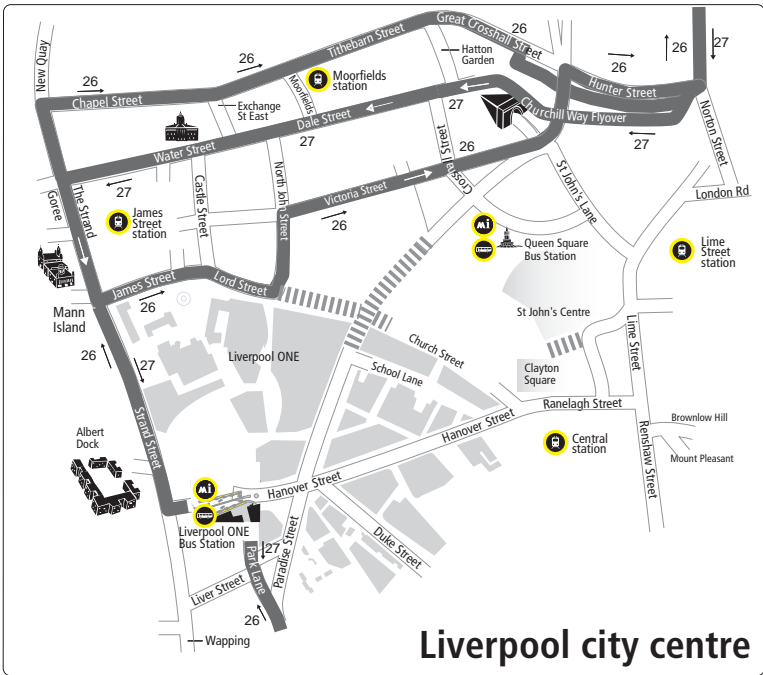

**Route 26 (journeys after 2100) from:** LIVERPOOL ONE BUS STATION via Strand Street, The Goree, Georges Dock Gates, Chapel Street, Tithebarn Street, Great Crosshall Street, Churchill Flyover North, Islington, Hunter Street, St Anne Street then as above route to LIVERPOOL ONE BUS STATION.

<b>Liverpool ONE Bus Station</b>		2245	2315	2345
Princes Park Gates		2255	2325	2355
<b>Kensington Sheil Road, Gardner's Drive</b>		2306	2336	0001▶
<b>Everton Valley</b>		2314	2344	-
<b>Liverpool ONE Bus Station</b>		2327	2357	

**Codes used on this page:**

▶ - means this bus continues to and finishes at Sheil Road, Prescot Road, arriving 4 minutes later

# Routes 26 and 27: Liverpool - Sheil Road - Liverpool

**KEY**

- SHEIL ROAD Timetable Reference Point
- Shopping
- Merseyrail Station

See map below for the route within Liverpool city centre

Liverpool city centre