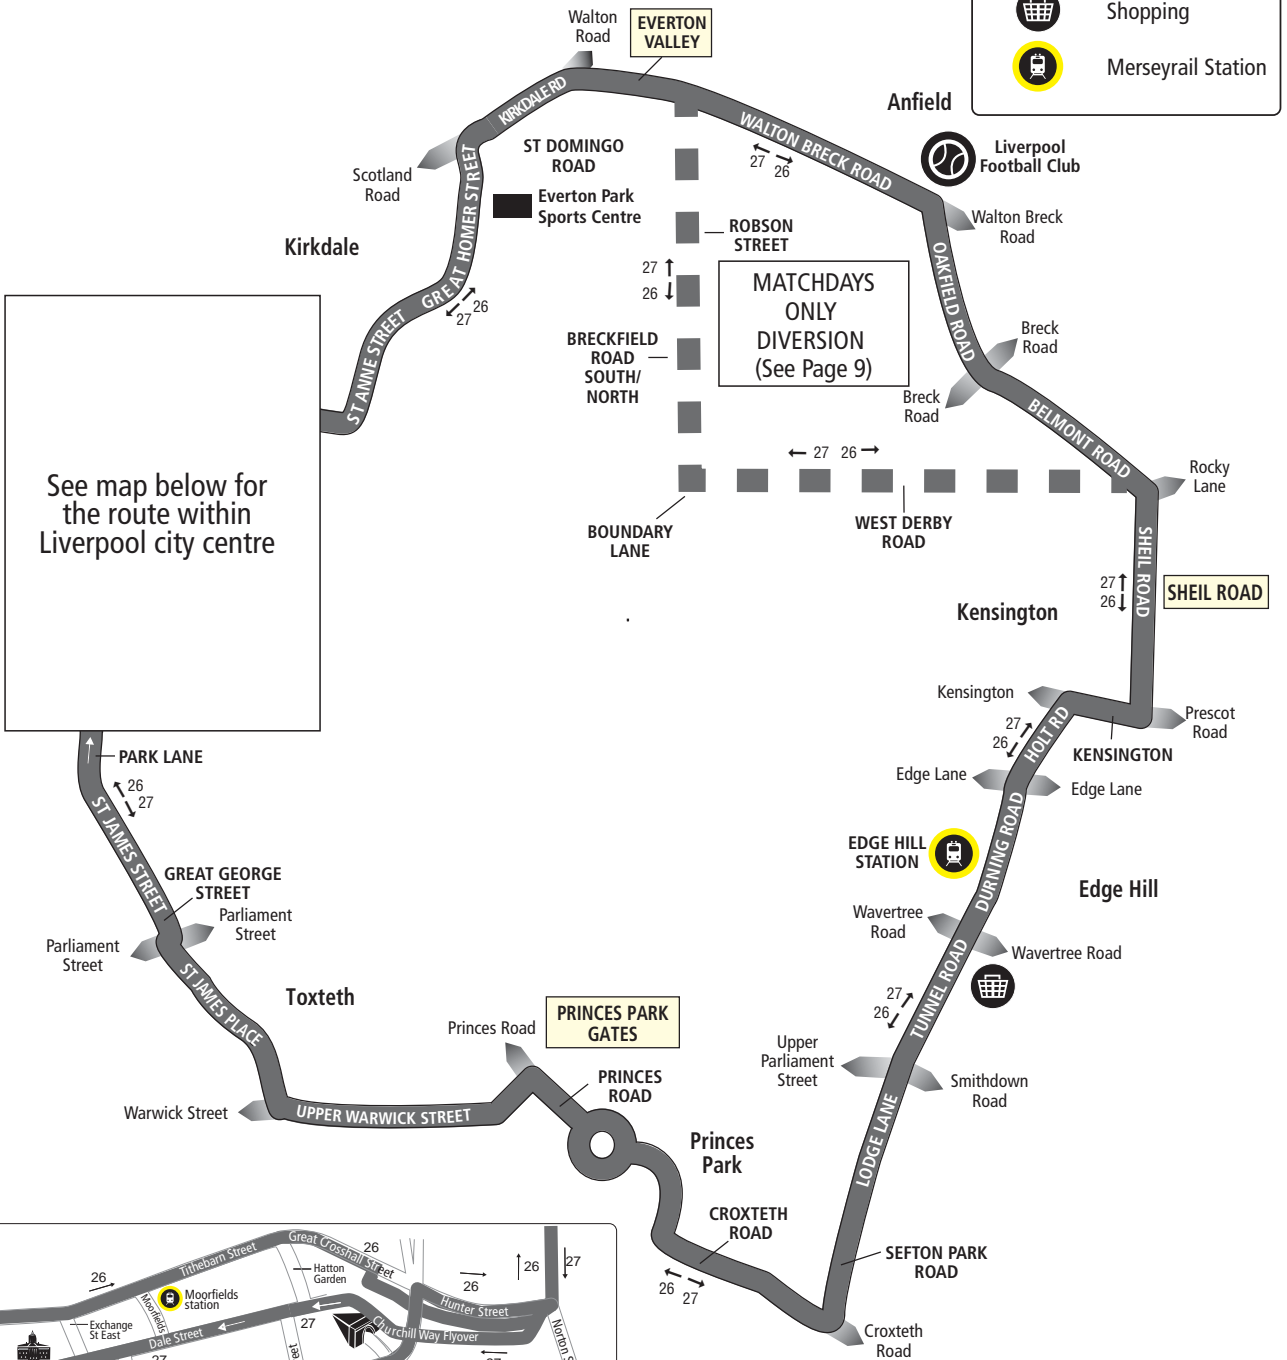

<b>Liverpool ONE Bus Station</b>		2245	2315	2345
Princes Park Gates		2255	2325	2355
<b>Kensington Sheil Road, Gardner's Drive</b>		2306	2336	0001▶
<b>Everton Valley</b>		2314	2344	-
<b>Liverpool ONE Bus Station</b>		2327	2357	

# Routes 26 and 27: Liverpool - Sheil Road - Liverpool

**KEY**

- SHEIL ROAD Timetable Reference Point
- Shopping
- Merseyrail Station

See map below for the route within Liverpool city centre

Liverpool city centre