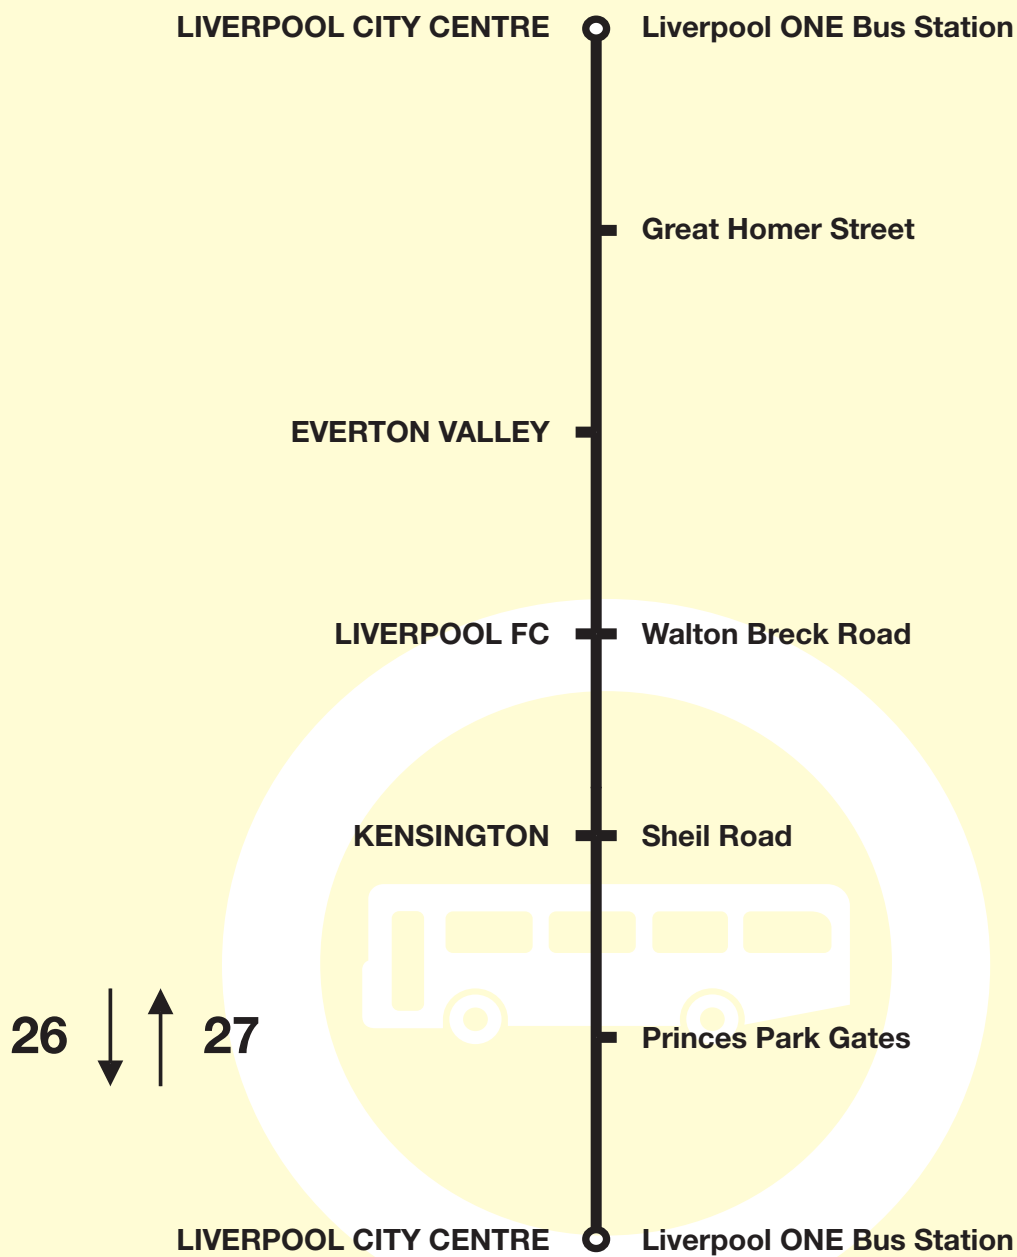

Valid from 3 September 2017

**Bus timetable**

**26, 27**

**Liverpool - Sheil Road circulars**

**This service is provided by Arriva**